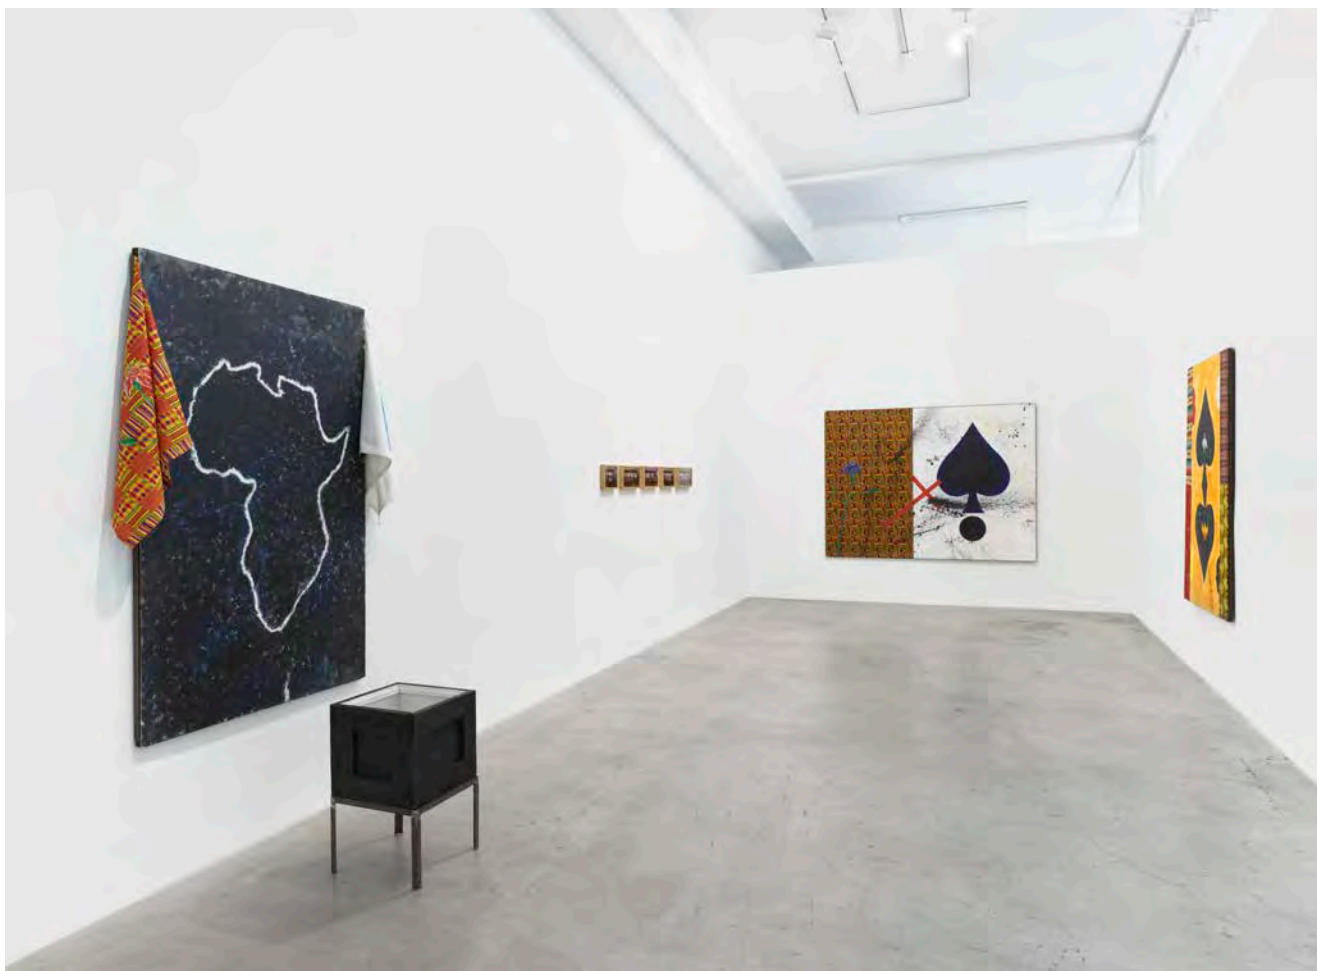

Joe Ray I Can Hear the Scream

June 22 - July 25, 2020

Diane Rosenstein Gallery
831 N. Highland Avenue
Los Angeles, CA 90038

Joe Ray

US, 1993

Acrylic on canvas, cotton fabric

48 x 72 inches

JRA148

Joe Ray

Blue Spade, 1993
Acrylic on canvas, cotton fabric
72 x 96 inches
JRA149

Joe Ray

Super Continent, 1993

Acrylic on canvas, cotton fabric and mixed media vitrine

72 x 48 inches | 26 1/4 x 16 x 16 inches

JRA150

Joe Ray

Super Continent, 1993 | Detail view
Acrylic on canvas, cotton fabric and mixed media vitrine
72 x 48 inches | 26 1/4 x 16 x 16 inches
JRA150

Joe Ray

Forest Colors, 1993
Acrylic on canvas, cotton fabric
72 x 48 inches
JRA151