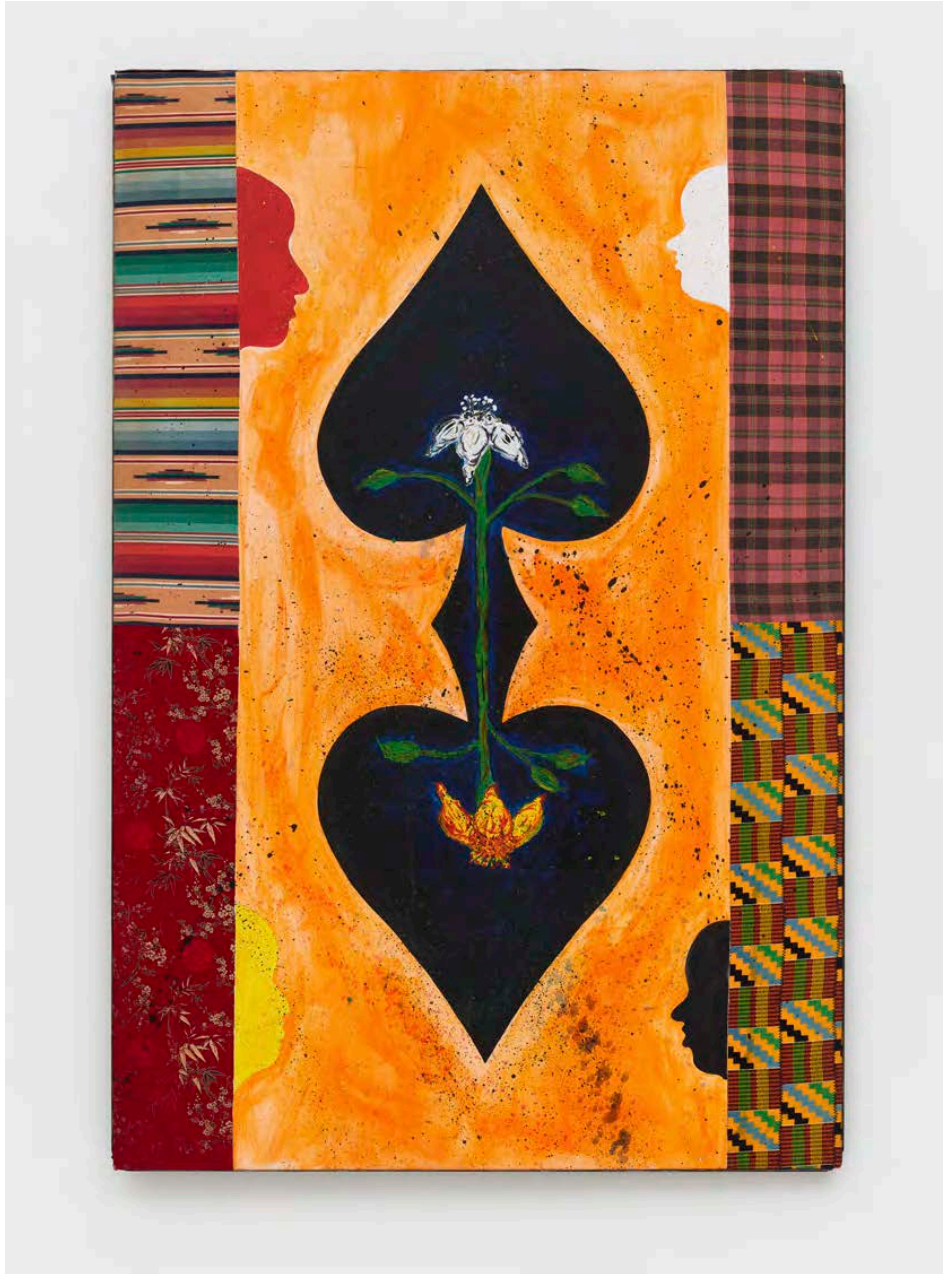

Joe Ray I Can Hear the Scream

June 22 - July 25, 2020

Diane Rosenstein Gallery
831 N. Highland Avenue
Los Angeles, CA 90038

Joe Ray

US, 1993

Acrylic on canvas, cotton fabric

48 x 72 inches

JRA148

Joe Ray

Blue Spade, 1993
Acrylic on canvas, cotton fabric
72 x 96 inches
JRA149

Joe Ray

Super Continent, 1993

Acrylic on canvas, cotton fabric and mixed media vitrine

72 x 48 inches | 26 1/4 x 16 x 16 inches

JRA150

Joe Ray

Super Continent, 1993 | Detail view
Acrylic on canvas, cotton fabric and mixed media vitrine
72 x 48 inches | 26 1/4 x 16 x 16 inches
JRA150

Joe Ray

Forest Colors, 1993
Acrylic on canvas, cotton fabric
72 x 48 inches
JRA151