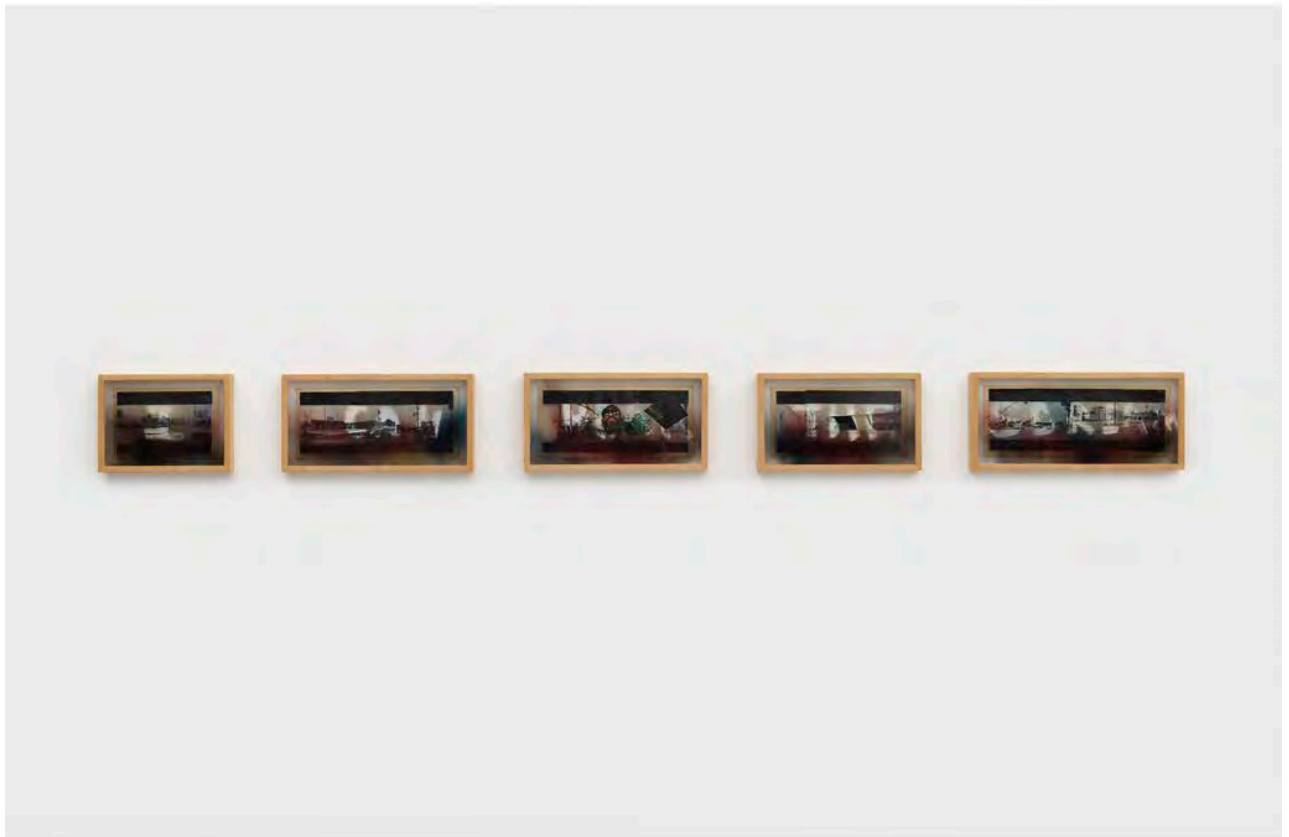

JRA150

Joe Ray

Super Continent, 1993 | Detail view
Acrylic on canvas, cotton fabric and mixed media vitrine
72 x 48 inches | 26 1/4 x 16 x 16 inches
JRA150

Joe Ray

Forest Colors, 1993
Acrylic on canvas, cotton fabric
72 x 48 inches
JRA151