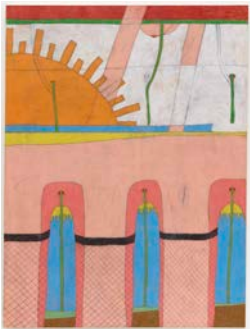

Project Room

Matthew Sweesy: Nocturnes

March 17, 2018 – April 21, 2018

1. *Blue Flower*, 2018
Colored pencil on panel
48 x 36 inches
MSW108
\$3,400

2. *That Strange Flower*, 2017
Colored pencil on panel
48 x 38 inches
MSW104
\$3,400

3. *The Woman in Sunshine*, 2018
Colored pencil on panel
48 x 36 inches
MSW114
\$3,400

4. *A Song For Lovers*, 2018
Colored pencil on panel
30 x 23.5 inches
MSW110
\$1,200

DIANE ROSENSTEIN GALLERY

5. *Burial Scene*, 2018
Colored pencil on panel
48 x 36 inches
MSW109
\$3,400

6. *Man Looking at a Vase of Flowers*, 2018
Colored pencil on panel
30 x 24 inches
MSW115
\$1,200

7. *Red Rose*, 2017
Colored pencil on panel
48 x 36 inches
MSW105
\$3,400

8. *Of Mere Being*, 2017
Colored pencil on panel
48 x 36 inches
MSW106
\$3,400