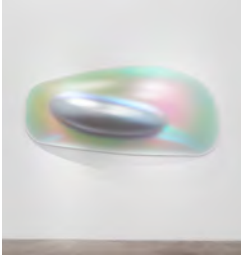

Gisela Colon: New Sculpture

January 20 – March 3, 2018

1. *Elongated Rectanguloid (Platinum)*, 2017
Blow-molded acrylic
114 x 34 x 13 inches
GCO131

2. *Untitled (Monolith Silver)*, 2017
Blow-molded acrylic
111 x 34 x 24 inches
GCO124

DIANE ROSENSTEIN GALLERY

6. *Untitled (Parabolic Monolith Titanium)*, 2017
Engineered aerospace composite
180 x 62 1/2 x 37 1/2 inches
GCO128

7. *Mega Rectanglopoid (Gold)*, 2017
Blow-molded acrylic
90 x 42 x 12 inches
GCO132

8. *Hyper Ellipsoid (Gold Aqua)*, 2017
Blow-molded acrylic
90 x 42 x 12 inches
GCO137

9. *Untitled (Parabolic Monolith Black Gold)*, 2017
Engineered aerospace composite
144 x 72 x 36 inches
GCO129

10. *Ultra Spheroid (Gold Aqua)*, 2017
Blow-molded acrylic
90 x 42 x 12 inches
GCO133

DIANE ROSENSTEIN GALLERY

11. *Hyper Ellipsoid (Titanium)*, 2017
Blow-molded acrylic
42 x 90 x 12 inches
GCO135

12. *Spheroid (Blue)*, 2017
Blow-molded acrylic
24 x 42 x 8 inches
GCO143

13. *Spheroid (Silver)*, 2017
Blow-molded acrylic
24 x 42 x 8 inches
GCO139