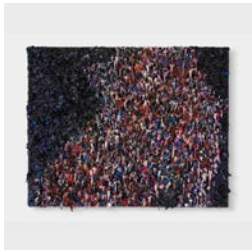

Vanessa Prager: Static  
February 20 - April 10, 2021

1. *Wite-Out*, 2020  
Oil on canvas  
72 x 96 inches  
NFS

2. *The Hours*, 2020  
Oil on panel  
16 x 20 inches  
VPR114

5. *Static*, 2020  
Oil on panel  
48 x 48 inches  
VPR119

4. *Red Vase*, 2020  
Oil on panel  
20 x 18.5 inches  
VPR102

DIANE ROSENSTEIN GALLERY

3. *Red Shoes, 2020*  
Oil on panel  
48 x 48 inches  
VPR105

6. *Long Weekend, 2020*  
Oil on canvas  
84 x 60 inches  
VPR104

7. *Through the Poppies, 2020*  
Oil on panel  
60 x 96 inches (diptych)  
VPR122

8. *Chrysalis, 2020*  
Oil on panel  
36 x 48 inches  
VPR108

9. *Still Life, 2020*  
Oil on panel  
84 x 60 inches  
VPR118